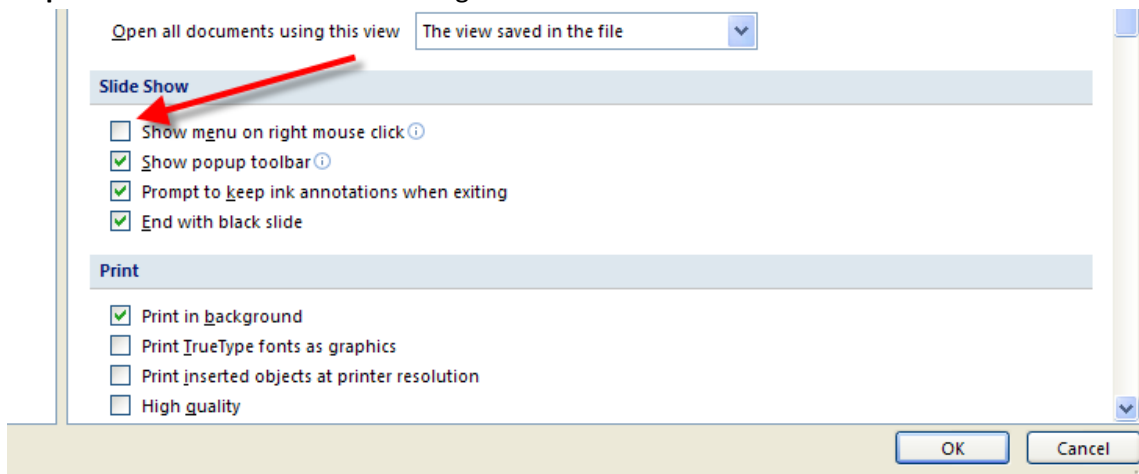

Step Five: Uncheck “Show menu on right mouse click”.