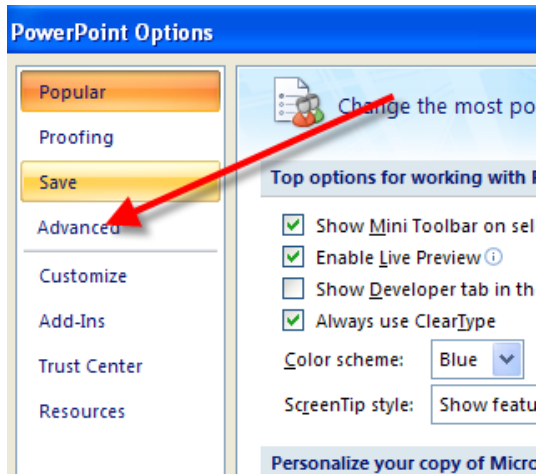

Step Four: Click on “Advanced” .