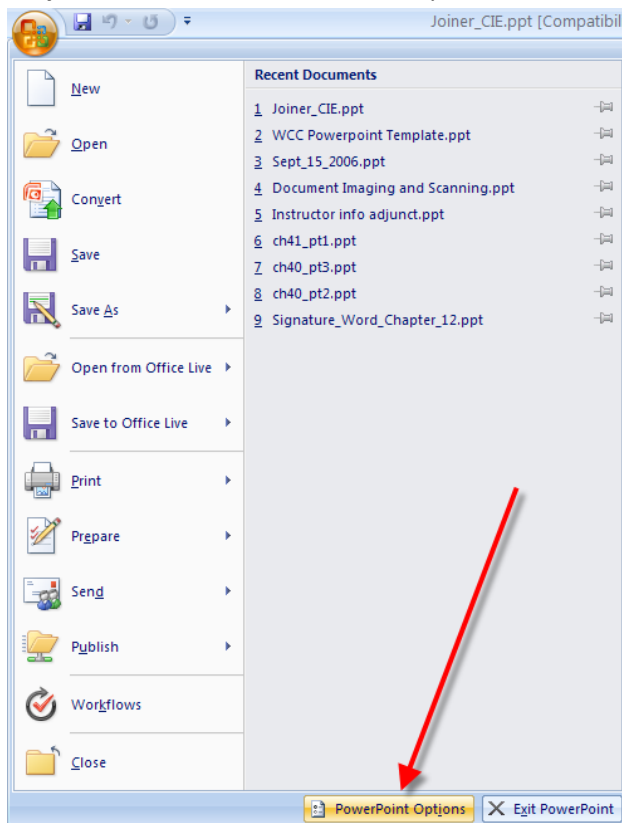

# REVERSE A POWERPOINT SLIDE SHOW WITHOUT A POP-UP MENU

Video instructions available on CIE Support site:

[http://video.wallaceonline.com/videos/CIE/PowerPoint2007/prevent\\_pop\\_up\\_menu\\_on\\_reverse.wmv](http://video.wallaceonline.com/videos/CIE/PowerPoint2007/prevent_pop_up_menu_on_reverse.wmv)

**Step One:** Open PowerPoint 2007.

**Step Two:** Click on the “Office Button” in the upper right corner of PowerPoint.

**Step Three:** Click on “PowerPoint Option” on the bottom of the drop-down menu.

CIE