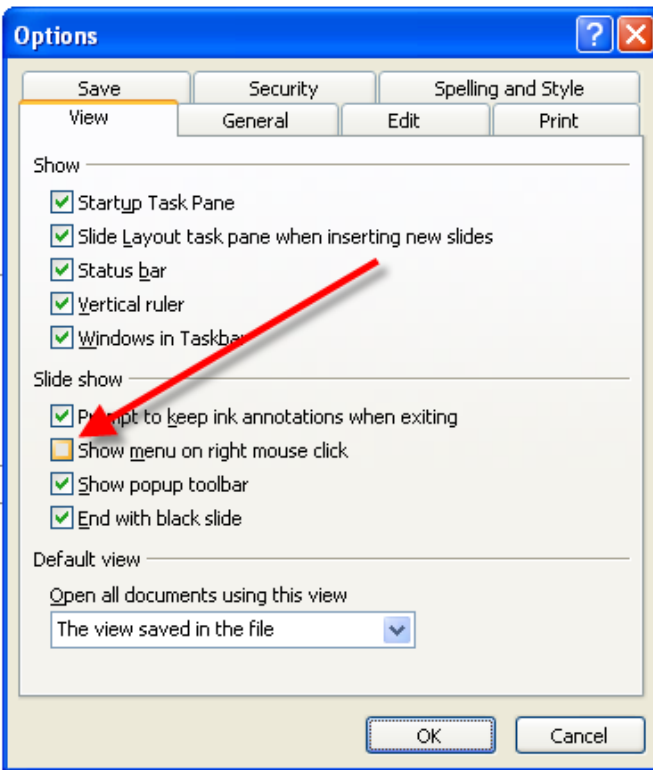

**Step One:** Open PowerPoint 2003

**Step Two:** Select the “Tools” option from the top of the screen.

**Step Three:** Select “Options” from the drop-down menu.

CIE

The Center for Instructional Excellence

**Step Four:** Uncheck “Show Menu on right mouse click”.

**Step Five:** Click “OK”.