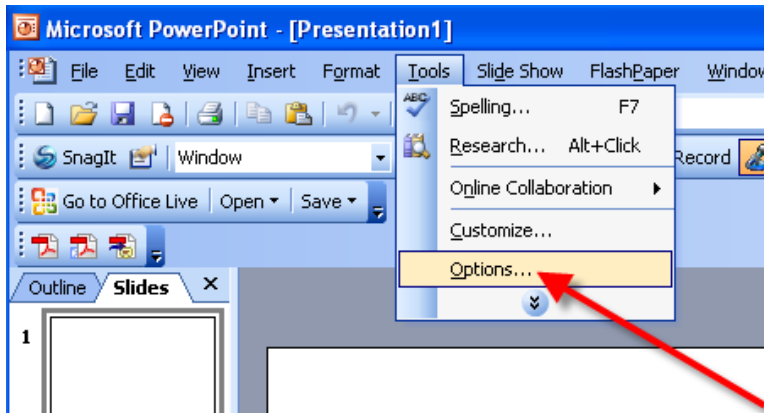

Step Three: Select “Options” from the drop-down menu.