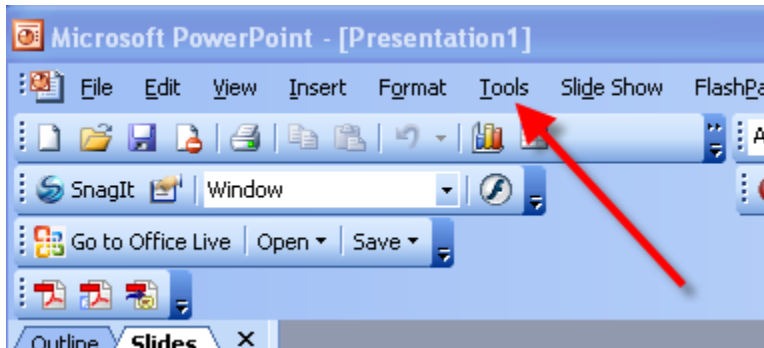

REVERSE A POWERPOINT SLIDE SHOW WITHOUT A POP-UP MENU

Video instructions available on CIE Support site:

<http://video.wallaceonline.com/videos/CIE/Office_2003/prevent_pop_up_PowerPoint2003.wmv>

Step One: Open PowerPoint 2003

Step Two: Select the “Tools” option from the top of the screen.