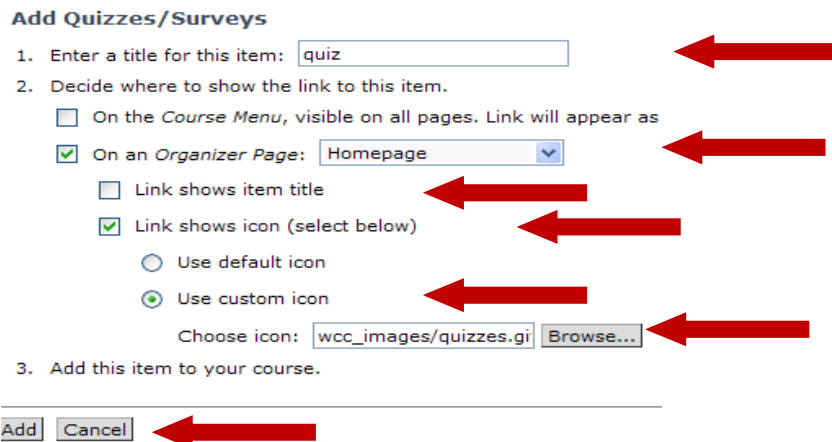

Step 2

Create Quiz Icon if not already done

1. Click <add a page or tool> on main page

2. Click Quizzes or Surveys under Evaluation and Activity

3. Title the icon
4. Click on Organizer page
5. Uncheck "show item title"
6. Click custom icon radio circle and <browse> to choose Icon as shown in h below
7. When h complete Click <Add>

8. Choose custom icon

a. Choose quizzes.gif under WebCT files; WCC images folder

b. Click < Add selected >

9. Icon Appears – double click in student view

10. If and quizzes are already there, they will be associated