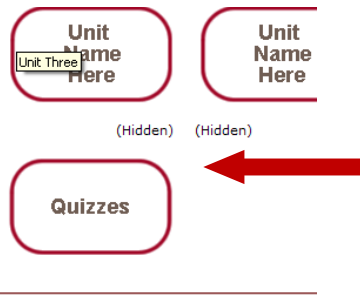

Step 2

Create Quiz Icon if not already done

1. Click <add a page or tool> on main page

2. Click Quizzes or Surveys under Evaluation and Activity

3. Title the icon
4. Click on Organizer page
5. Uncheck "show item title"
6. Click custom icon radio circle and <browse> to choose Icon as shown in h below
7. When h complete Click <Add>

8. Choose custom icon

a. Choose quizzes.gif under WebCT files; WCC images folder

b. Click < Add selected >

9. Icon Appears – double click in student view

10. If and quizzes are already there, they will be associated