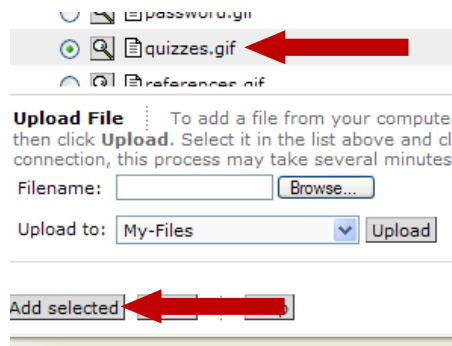

8. Choose custom icon

a. Choose quizzes.gif under WebCT files; WCC images folder

b. Click < Add selected >