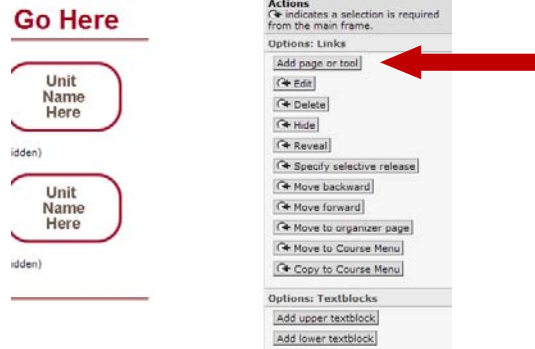

Step 2

Create Quiz Icon if not already done

1. Click <add a page or tool> on main page

2. Click Quizzes or Surveys under Evaluation and Activity

3. Title the icon
4. Click on Organizer page
5. Uncheck "show item title"
6. Click custom icon radio circle and <browse> to choose Icon as shown in h below
7. When h complete Click <Add>

8. Choose custom icon

a. Choose quizzes.gif under WebCT files; WCC images folder

b. Click < Add selected >

9. Icon Appears – double click in student view

10. If and quizzes are already there, they will be associated